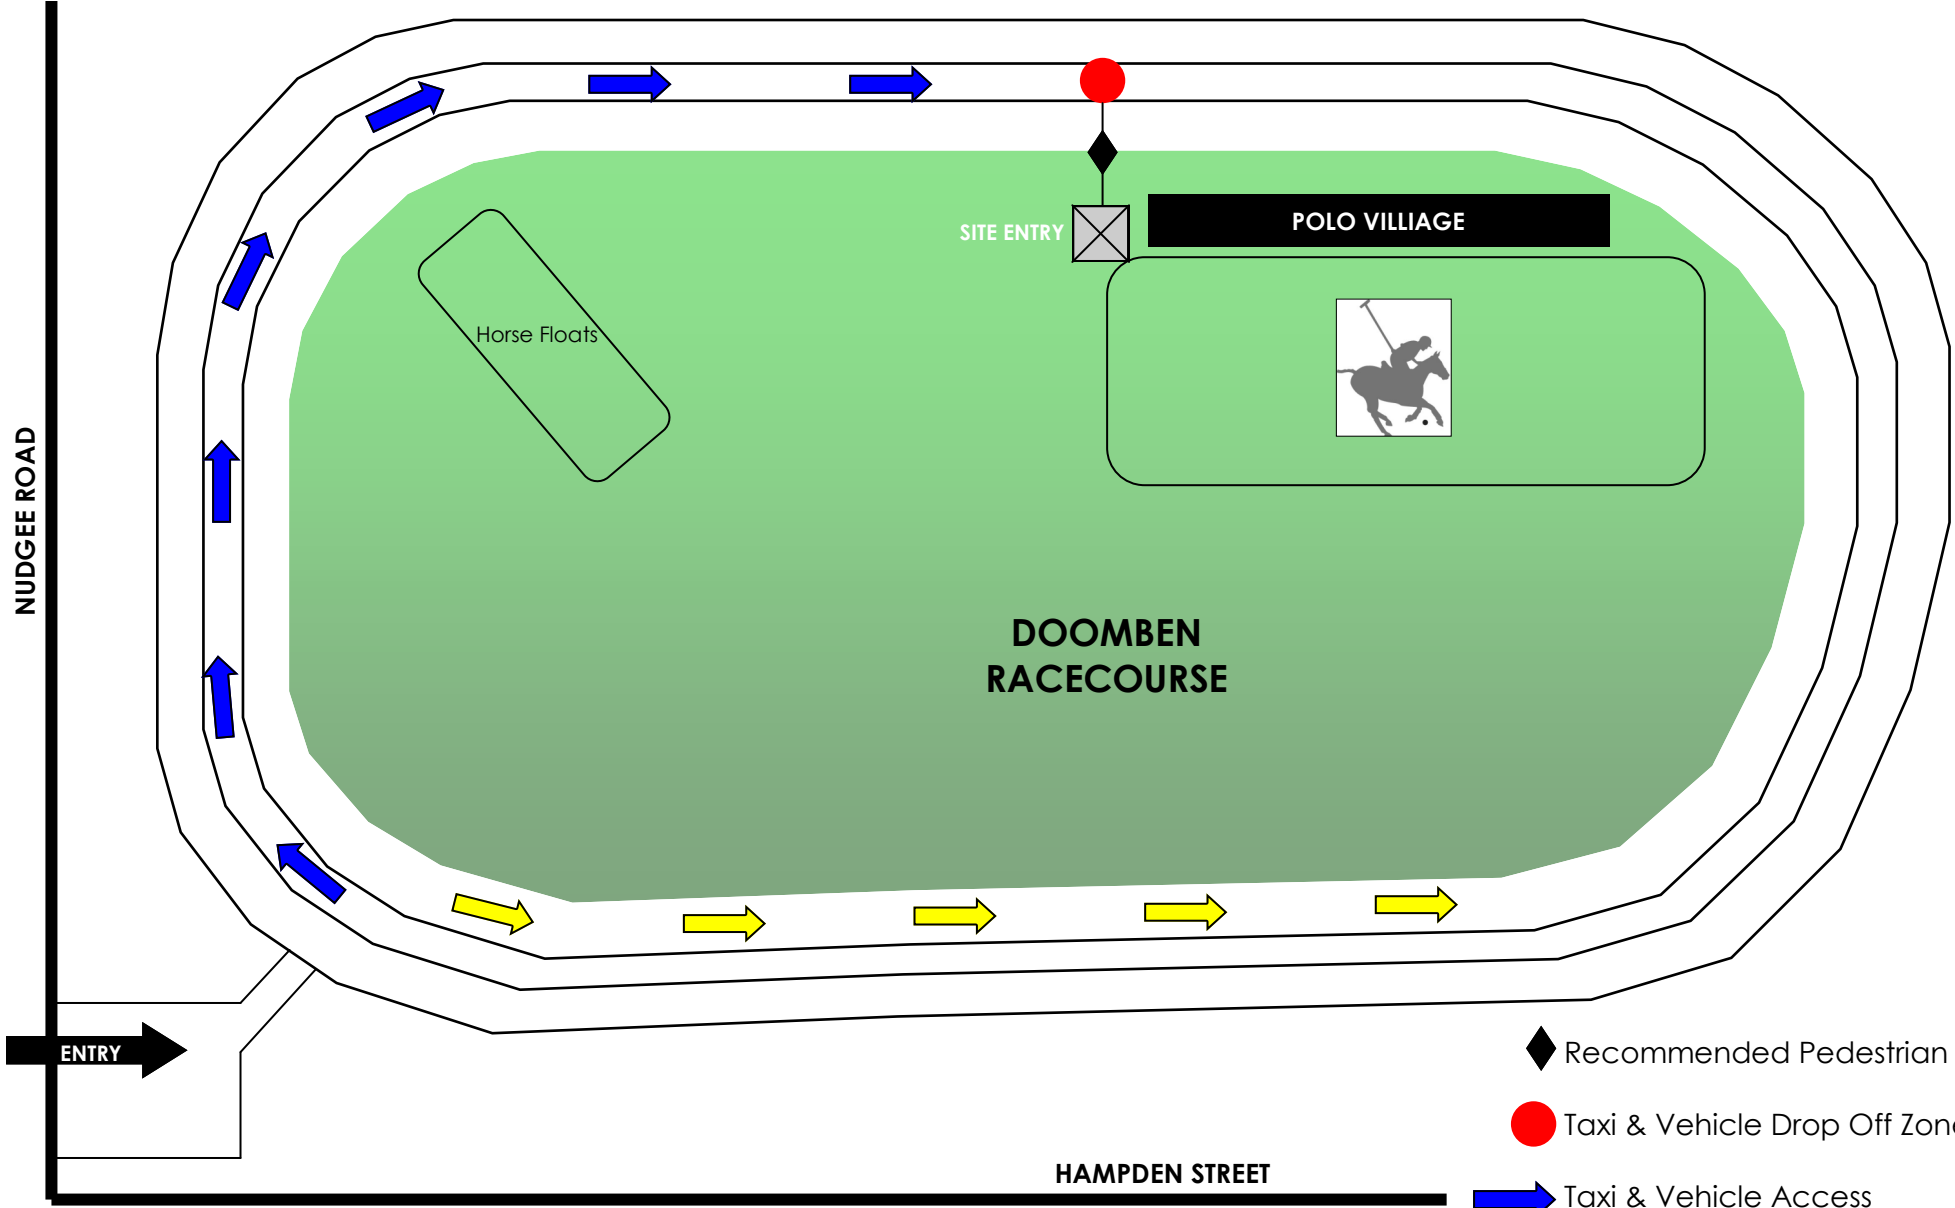

PASPALEY
POLO
IN THE CITY™

AIRPORT (5km)

NUDGEE ROAD

SITE ENTRY

POLO VILLIAGE

Horse Floats

**DOOMBEN
RACECOURSE**

ENTRY

HAMPDEN STREET

◆ Recommended Pedestrian Routes

● Taxi & Vehicle Drop Off Zone

➡ Taxi & Vehicle Access

➡ Car-parking Access

ASCOT

CBD (9km)

BRISBANE RIVER